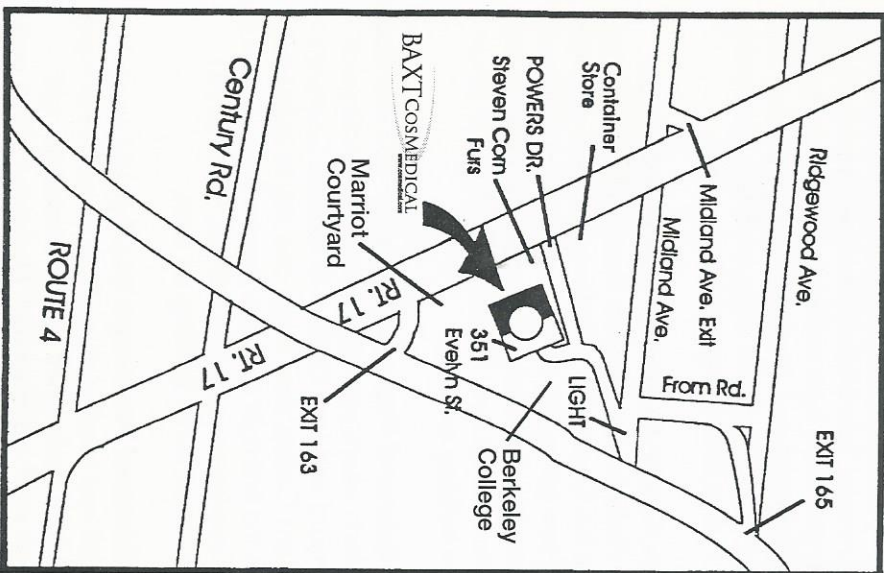

Rebecca Baxt, M.D.

Saida Baxt, M.D.

Sherwood Baxt, M.D.

351 Evelyn Street

Paramus, NJ 07652-2901

www.cosmedical.com

(201) 265-1300

See Directions on back

DIRECTIONS

From Ridgewood Ave.: Ridgewood Avenue East cross over route 17. Continue on Ridgewood Avenue, turn right onto From Road. At the end make a left and then a quick right at Midland Avenue through small industrial park (Berkeley College parking lot). At end turn. Proceed to 351 Evelyn Street (large building on stilts).

Northbound on Rt. 17: Route 17 North until you see Marriot Courtyard and Lens Crafter. At Marriot Courtyard & Lens Crafter, slow down and get into the right lane. Make the first right turn onto Powers Drive. Follow the road bearing to your right until you come to 351 Evelyn Street (large building on stilts).

Southbound on Rt. 17: Route 17 South to Midland Avenue. Take Midland Avenue east over Route 17 to 2nd traffic light and make a right turn through small industrial park (Berkeley College parking lot). Follow road to end and make a left turn. Proceed to 351 Evelyn Street (large building on stilts).

From Forest Avenue or Farview Avenue:

Take Midland Avenue West (towards Route 17), go under the Garden State Parkway overpass and make a left turn before the light. Continue through the small industrial park (Berkeley College parking lot) to end, and make a left turn. Proceed to 351 Evelyn Street (large building on stilts).

Northbound Parkway: Take Exit 163 onto Route 17 North where you will immediately see Marriot Courtyard and Lens Crafter. At Marriot Courtyard and Lens Crafter, slow down and stay in right lane. Make the first right turn onto Powers Drive. Follow the road bearing to your right until you come to 351 Evelyn Street (large building on stilts).

Southbound Parkway: Take Exit 165 towards Ordell and head south on From Road. When it ends at the light, make a left and an immediate right through small industrial park (Berkeley College parking lot) to end, and make a left turn. Proceed to 351 Evelyn Street (large building on stilts).